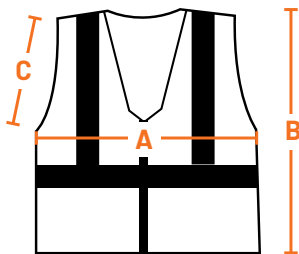

SKU

Medium 81974

Large 81975

X-Large 81976

2X-Large 81977

3X-Large 81978

4X-Large 81979

5X-Large 81980

ANSI CLASS 2

YELLOW MESH VEST

- ANSI Class 2
- 100% Mesh fabric
- Hook and loop closure
- 2" wide reflective tape

SIZE DIMENSIONS (IN INCHES)

	M	L	XL	2XL	3XL	4XL	5XL
A	47	49.5	52	54.5	56.5	56.5	61.5
B	28	28	28	29	29	30	30
C	11.8	12	12.2	12.4	12.6	12.8	13