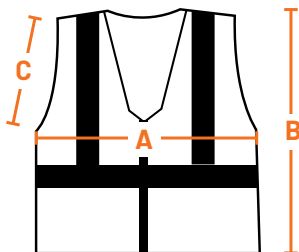

SKU

Medium 81778

Large 81779

X-Large 81780

2X-Large 81781

3X-Large 81782

4X-Large 81783

5X-Large 81784

# YELLOW SURVEYORS VEST

- ANSI Class 2
- Zipper closure
- Clear ID pocket
- Two tone striping
- Solid front with a mesh back
- 10 pockets, mic tabs
- Contrasting trim

**SOLID FRONT & MESH BACK**

**SIZE DIMENSIONS (IN INCHES)**