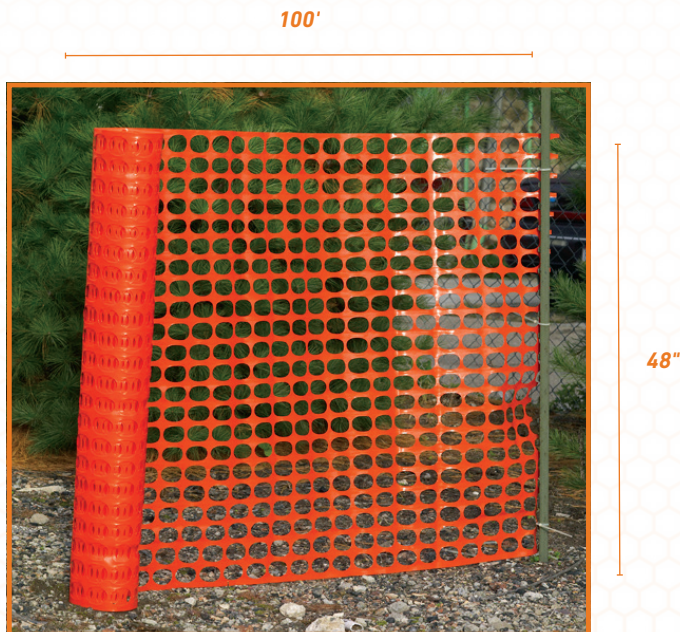

## FORTEM® ORANGE SAFETY FENCE

48" x 100' lightweight HPDE warning barrier fence ideal for all construction applications

Our Fortem® orange safety fence warning barrier fence is an extremely versatile and economical plastic construction site safety fence. In lightweight 4' x 100' rolls, this flexible warning barrier fence is easy to handle as well as install. This fence is highly visible and is ideal for all construction applications as well as Haz-Mat, crowd control, and many other uses.

**POLYMER**  
Polyethylene (HPDE)

**STABILIZER**  
Ultra-violet Stabilizer

**COLOR**  
Orange

**MESH SIZE**  
4" (-1") x 2" (+1½")

**POROSITY**  
60%

**ROLL SIZE**  
4' x 100'

**ROLL WEIGHT**  
8.8 lbs (±10%)

**MD BREAK LOAD**  
500 lbs / ft

**MD YIELD STR**  
600 lbs / ft

**MD BREAK ELONGATION**  
35%

**MD BREAK ELONGATION**  
15%

| SKU   | DESCRIPTION                          | LENGTH   | LINK                    |
|-------|--------------------------------------|----------|-------------------------|
| 41274 | 48"x 100' Fortem Orange Safety Fence | 100 feet | <a href="#">BUY NOW</a> |